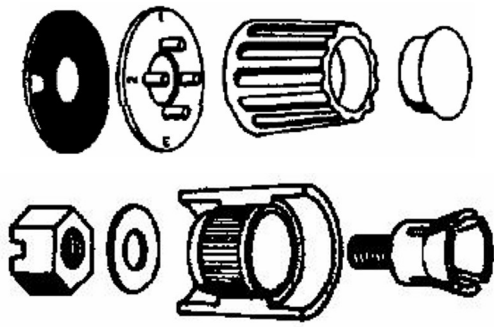

# Accessories

For potentiometers

Prices see [shop.griederbauteile.ch](http://shop.griederbauteile.ch)

<b>ELMA Rotary Knob System</b>	Page 2 - 5					
<b>Aluminium Knobs</b>	Page 5					
<b>Multi-Turn-Dials</b>	Page 6					
<b>Duroplast Knob</b>	Page 6					
<b>Knob Accessories</b>	Page 6					

**Some retro components are only available while stocks last.**

**ELMA Rotary Knob System**

- Thanks to the modular construction, arrows, discs, cover masks and differently colored lids can simply be attached to the knobs.
- Collet lock allows easy attachment from the front with standard tools
- The cover of the fasteners on the knobs (Ø 10mm and 14.5mm) is made with the nut cover. In the larger button types, the cover of the fasteners is ensured by the special knob design.

**10mm Rotary Knob**

4mm Spindle

Knob 4mm Spindle	Knob 6mm Spindle		Number Dials	Suitable				
				Lids	Arrows	Arrow Discs	Stators	Nut Cover
MAB.1004								
MAB.1084								
		black		MAA.100	MAP.100	MAD.100	MAT.100	MAG.100
		grey		MAA.108	MAP.108	MAD.108	MAT.108	MAG.108
		red		MAA.102	MAP.102			
		blue		MAA.106				
		yellow		MAA.104				
		green		MAA.105				
		clear	MAI.10					
		clear arrow	MAH.10					
		Clear 0-11	MAE.10					
		Clear 1-12	MAF.10					

Knob	Spindle Ø	Colour	Dimensions W x H In mm		
MKO.329	6mm	white	31.5/21 x 12		

**Multi-Turn-Dials**

MKL.20.15

MKL.28

MKL.Z60

Order No	Spindle Ø	Knob Ø	Turns	Division	Make	Type
MKL.20.15	6.35mm	22.2mm	15	50	Vishay	18A11B10
MKL.20.20		22mm	20	100	BI Technology	2606
MKL.28		25	21	100	Vishay	SP028-1-11-ND
MKL.Z60	Matching collet for 6mm spindles					