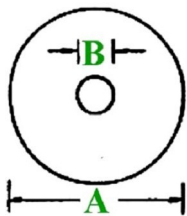

Dial Plates

MKA.34